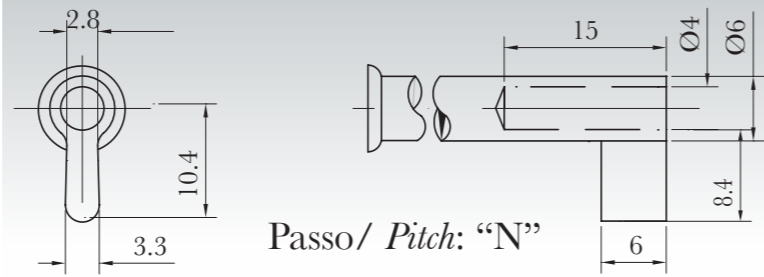

30258Z060V0.25

30109Z055V0.91

30166Z032V0.31

CODICE Code	MISURE Overall size
30236Z101V0	22x101
30236Z10100	101x23
30258Z060V0	33x60
30109Z055V0	35x55
30166Z032V0	18x32

Chiavi

Keys

Chiavi/Keys

Chiavi/Keys