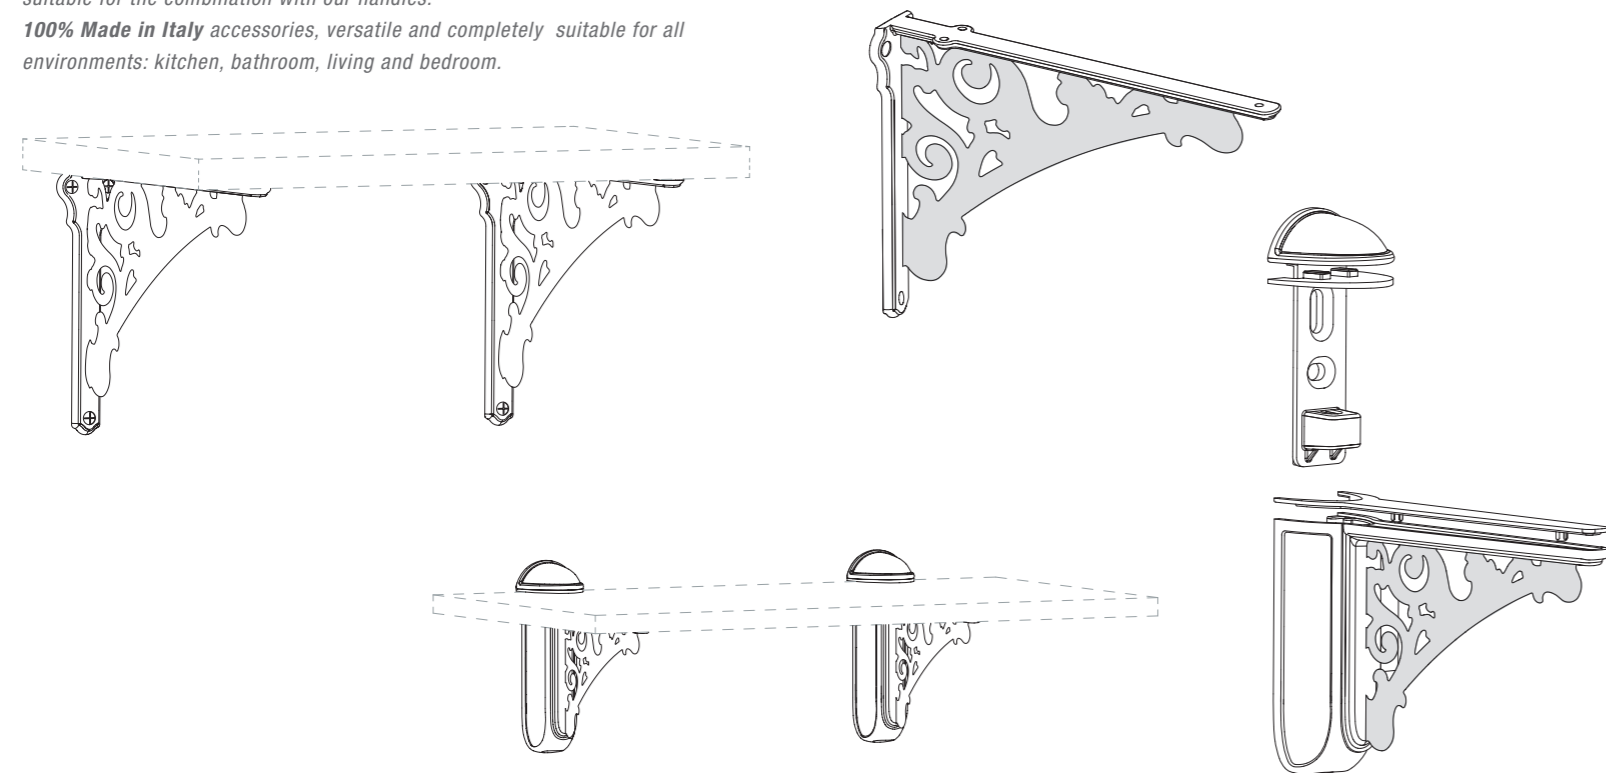

Vi presentiamo un'intera gamma di reggimensola regolabili e fissi dagli stili: coloniale, neoclassico e barocco; disponibili in differenti finiture e abbinabili alle maniglie Marella Design.

Accessori **100% Made in Italy**, completamente versatili e adatti ad arredare tutti gli ambienti, cucine, bagni, salotti e camere da letto.

Here, a wide range of adjustable and fix shelf brackets in different style: Colonial, Neoclassical and baroque, available in different finishes and suitable for the combination with our handles.

100% Made in Italy accessories, versatile and completely suitable for all environments: kitchen, bathroom, living and bedroom.