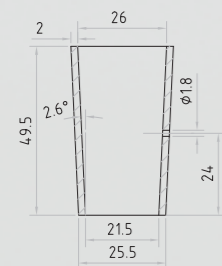

58008Z02000.25