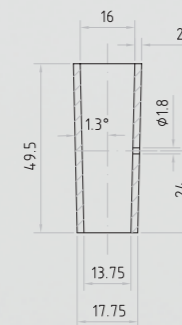

58002Z05000.15